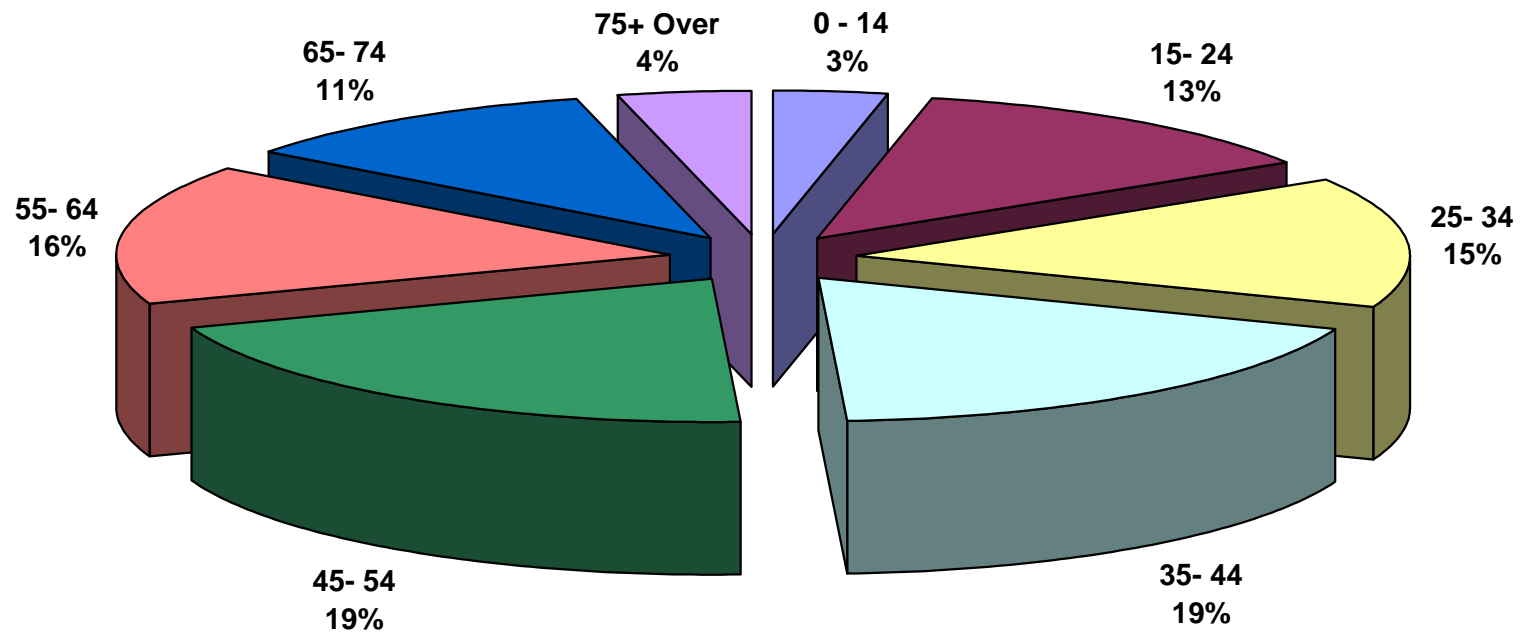

## PERCENTAGE AGE GROUP DISTRIBUTION OF TB 2003

Source : National Programme for Tuberculosis Control and Chest Diseases