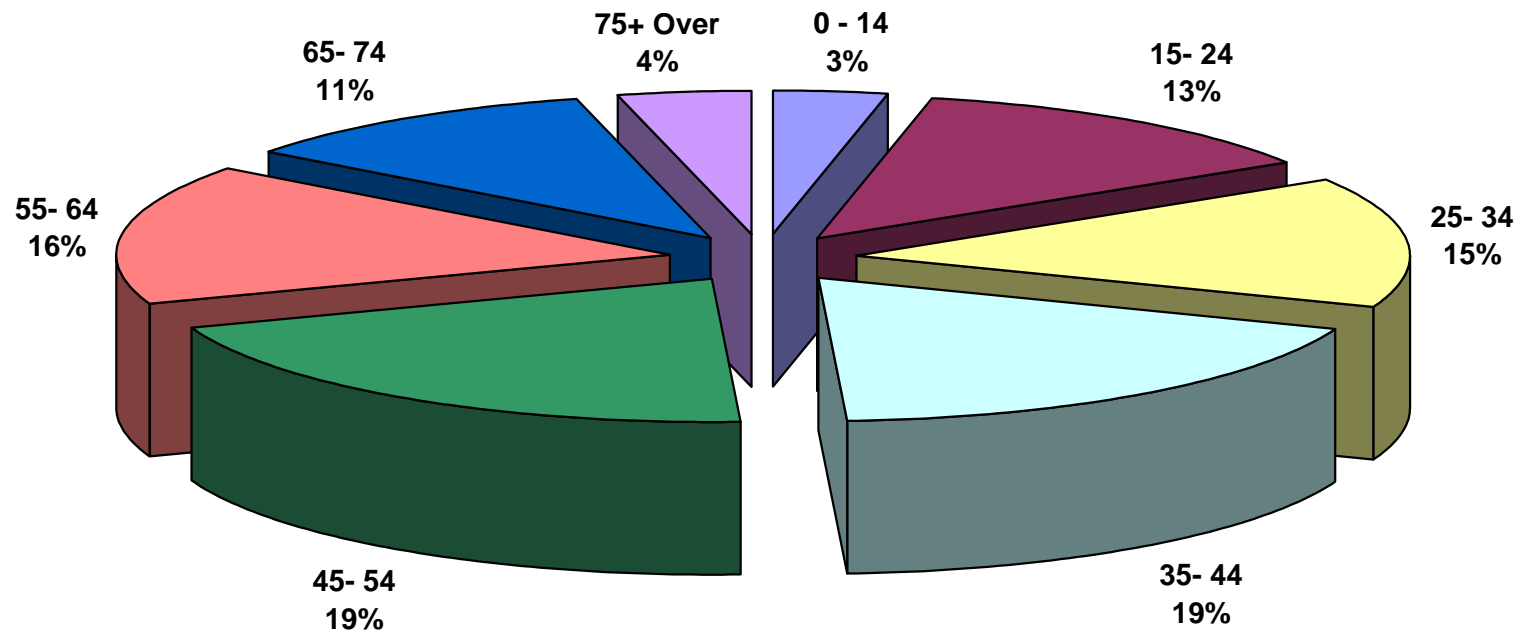

PERCENTAGE AGE GROUP DISTRIBUTION OF TB 2003

Source : National Programme for Tuberculosis Control and Chest Diseases