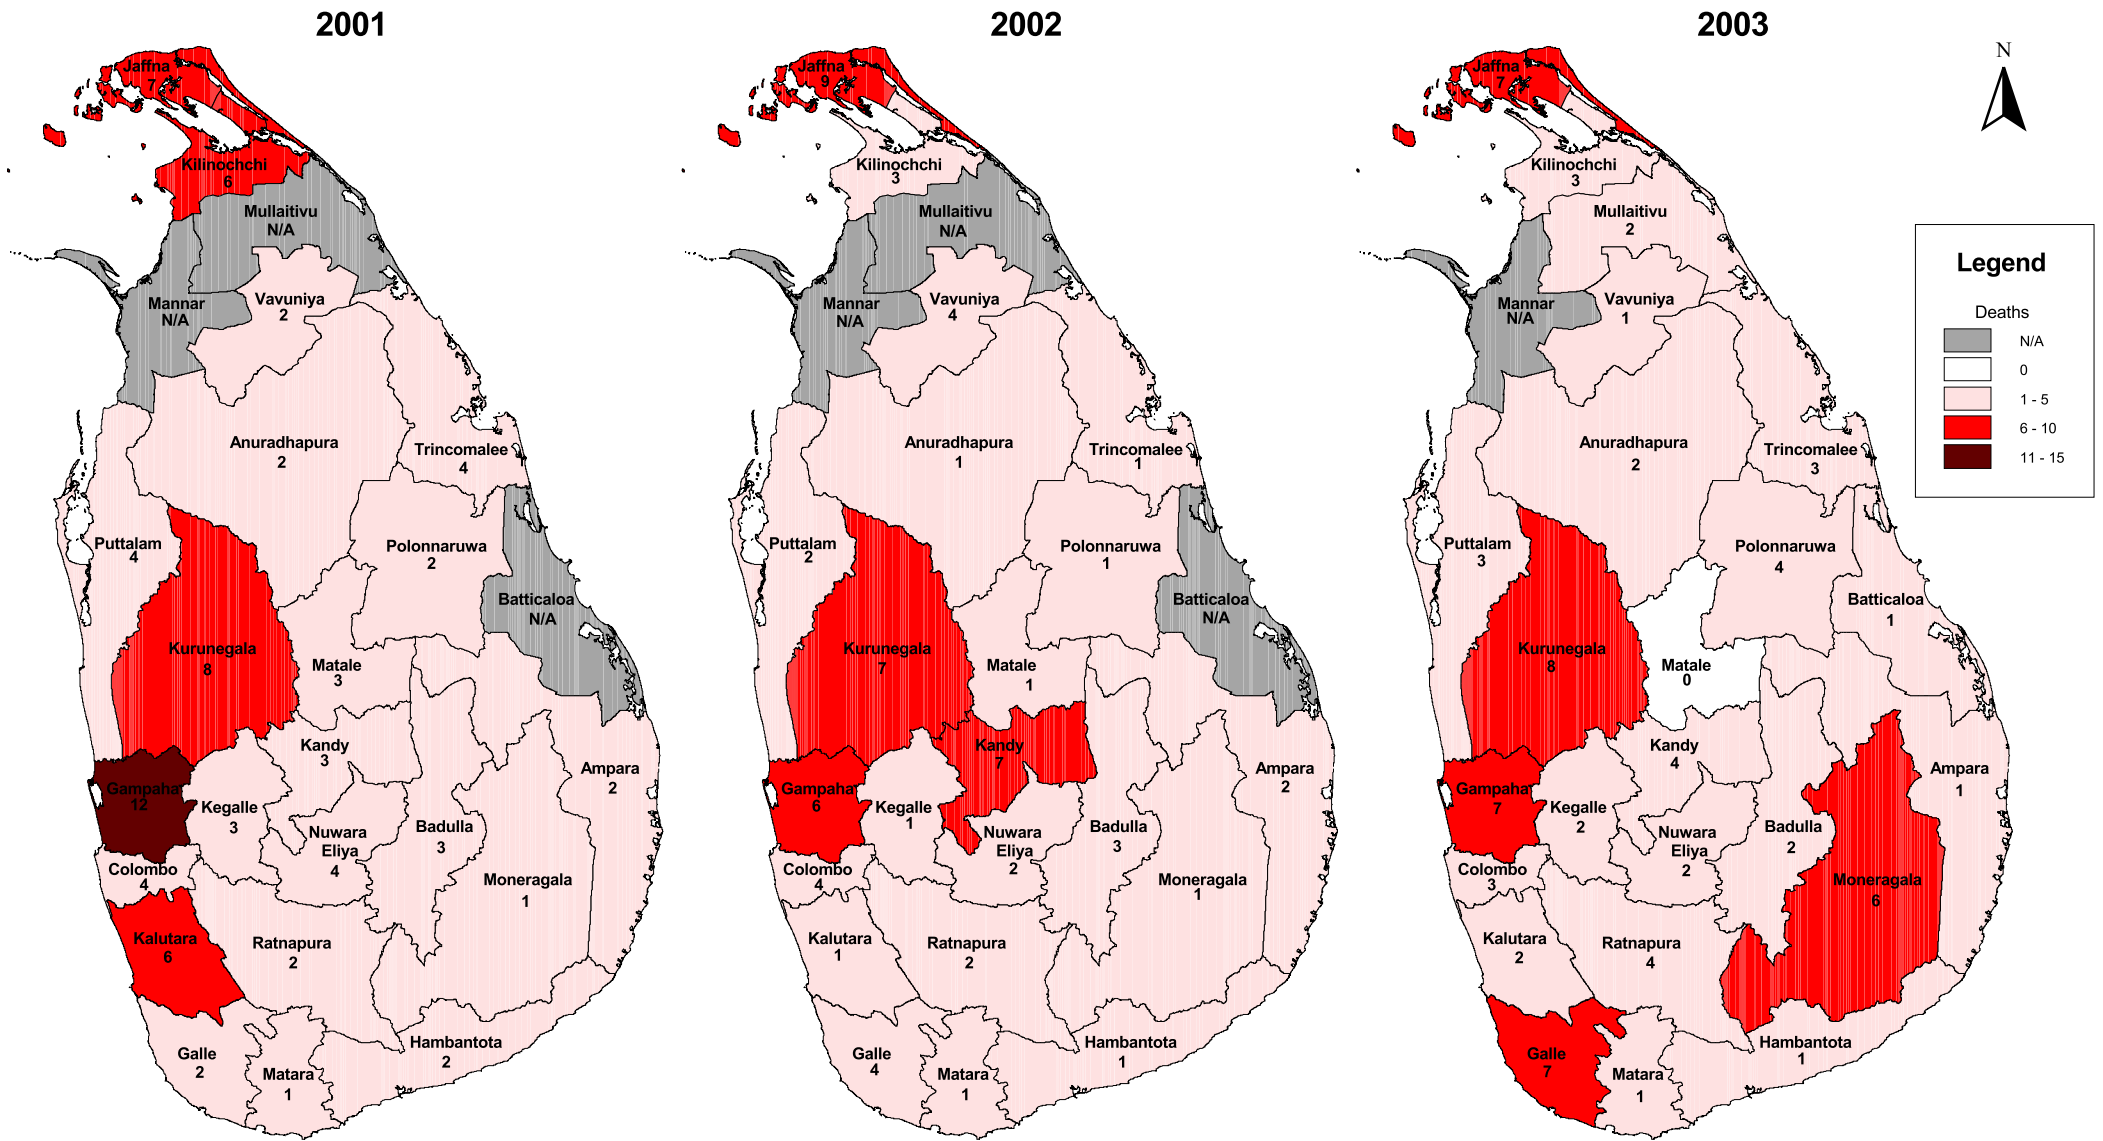

# Human Rabies Deaths by District

**Total Reported Deaths : 83**

**Total Reported Deaths : 64**

**Total Reported Deaths : 76**

Note : The boundaries and names shown and the designations used in this map do not imply official endorsement by the United Nations.